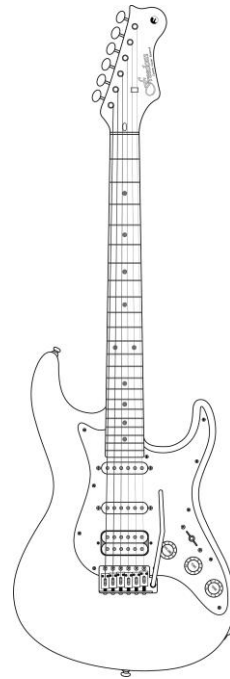

① Body Wood		
Alder 2pc ☐	L.W. Ash 2pc ☐	
② Fingerboard		
Rosewood ☐	Maple ☐	
③ Body Color		
Timor Blue (TMB) ☐	Off White (OWH) ☐	
Wine (WIN) ☐	Shadow Black (SDB) ☐	
④ Pickguard		
Black 1p 艶消し ☐	Parchment 3p ☐	
F-ベア甲4p ☐	Black 3p ☐	
⑤ Pickup Layout		Price
SSS ☐		¥0
SSH ☐		¥3,500
⑦ Humbucker / Bobbin Color (SSH)		
Ivory ☐	Zebra ☐	
Black ☐		
⑥ Plastic Parts (PU Cover & Knobs)		
Aged White	Black	
⑨ Strings		
D'Addario 10-46 ☐	D'Addario 09-46 ☐	
D'Addario 09-42 ☐	D'Addario 11-49 ☐	
⑩ Tuning		
レギュラー (EADGBE) ☐	半音下げ (D#G#C#F#A#D#) ☐	
ドロップD (DADGBE) ☐	ドロップC# (C#G#C#F#A#D#) ☐	
⑪ Setting		
弦高 普通 ☐	弦高 高め ☐	
弦高 低め ☐		
ブリッジ / フローティング ☐	ブリッジ / ベタ付け ☐	
⑫ Case		Price
Original Gig Case		¥12,000
Original Hard Case		¥28,000
* ケースに関しましては、いずれか一つまでとさせていただきます		

Standard Style

Price	
基本価格(税抜)	¥269,000
チャージアップ 合計(税抜)	
合計金額(税抜)	
合計金額(税込)	

MEMO _____

▶ Custom Style ☐

スタンダードスタイル選択肢外の仕様です。
ご希望の方はチェックを入れて、別途「カスタムスタイル」シートをご記入ください。

受付日 _____

受付店舗 _____

ご担当 _____

発注No. _____

お客様 氏名 _____

ご住所 _____

電話番号 _____

メールアドレス _____

最終確認サイン _____

納期 _____

F.C.G.R. 担当 _____

EZa / Standard Style Basic Spec.

Neck / Shape	Maple / U-Shape	Side Position Mark (Rosewood)	Luminlay 3mm ・ Green
Scale	25inc.	Side Position Mark (Maple)	Luminlay 3mm ・ Green w/Black Pipe
Joint	Bolt on 4-Point Joint / Plate	Pickups / SSS (F.C.G.R. Original)	(3) ST-Vintage
Nut / Nut Width	Silicone Oiled Bone / 42mm	Pickups / SSH (F.C.G.R. Original)	(2) ST-Vintage Fat (1) Hybrid HB Type 2
Fret	F.C.G.R. SP-SF-04 WARM / 22F	Control / SSS	1Vol. / 2Tone / 5way Switch
Fingerboard Radius	254R	Control / SSH	1Vol. / 1Tone / 1Tap Ctr. / 5way Switch
Machinehead	GOTOH SD91-05M	Bridge	Synchronized Tremolo (10.8mm Pitch)
Top Position Mark (Rosewood)	Pearloid Dot	Neck Finish / Color	Poly ・ Half Gloss / Natural
Top Position Mark (Maple)	Black Dot	Body Finish	Poly ・ Half Gloss